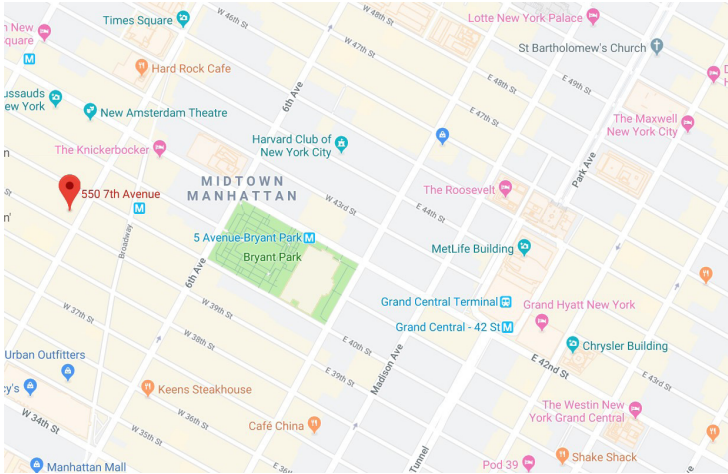

SIMPSON GUMPERTZ & HEGER

550 Seventh Avenue, 10th Floor | New York, New York 10018 | 212.271.7000

NEW YORK DIRECTIONS

From Penn Station:

By Public Transportation:

- Exit at the 7th Avenue or Long Island Railroad exits.
- Walk up 7th Avenue for 5-7 blocks north (depending on where you come out) to 39th Street.
- Office is located at 550 Seventh Avenue, between 39th and 40th Streets.

From Grand Central Terminal:

By Public Transportation:

- Exit Grand Central Terminal at 42nd Street and walk west to 7th Avenue.
- Go south (left) on 7th Avenue to 40th Street.
- Our office is located at 550 Seventh Avenue, between 39th and 40th Streets.