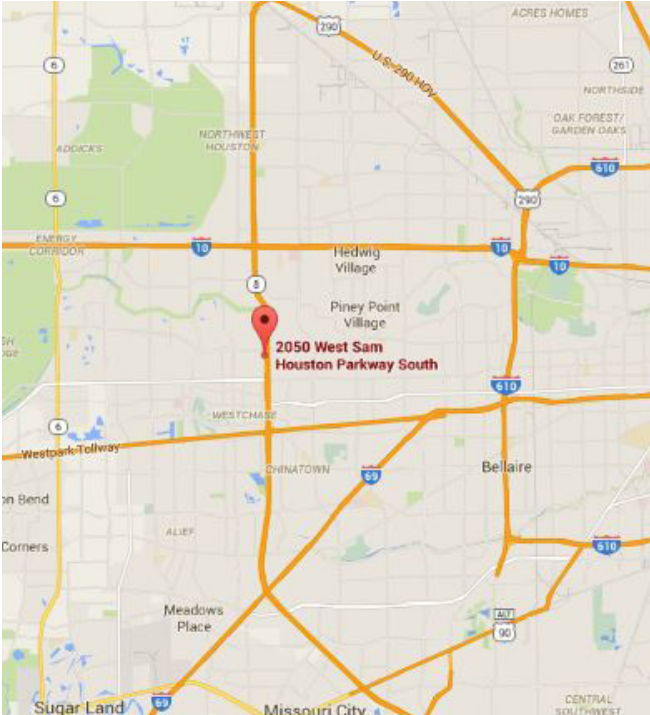

SGH Houston Directions

From the William P. Hobby Airport:

By Car:

- Get on S Sam Houston Pkwy West from Airport Blvd and Telephone Rd.
- Continue onto W Sam Houston Pkwy North
- Take the exit toward Briar Forest Dr
- Make a left on Briar Forest Dr
- Make a left W Sam Houston Pkwy Frontage Rd
- Make a right on Del Monte Blvd
- The destination will be on your right

From the George Bush Intercontinental Airport

By Car:

- Get on TX-8 Beltway West (N Sam Houston Pkwy West) from John F Kennedy Blvd
- Continue onto W Sam Houston Pkwy South
- Take the exit toward Briar Forest Dr
- Make a right on Del Monte Blvd
- The destination will be on your right