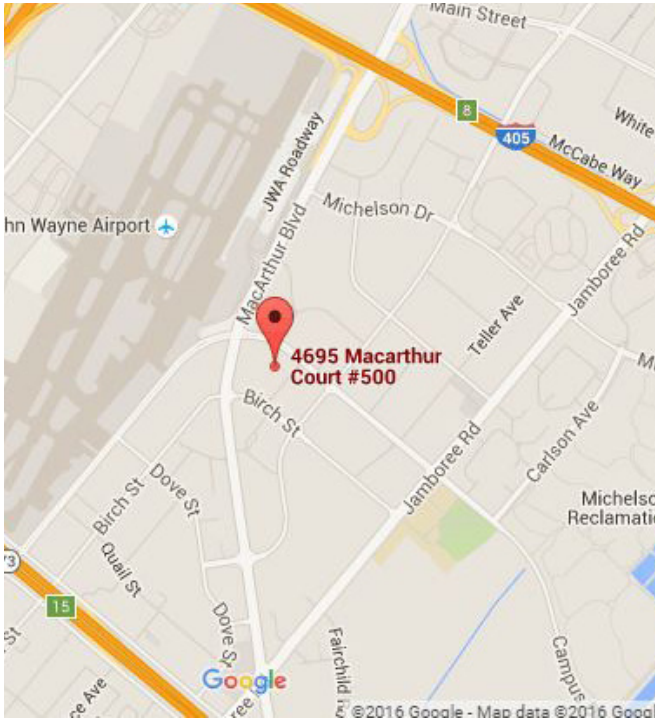

SGH Orange County Directions

From John Wayne Airport:

- Turn left toward N Airport Way
- Turn right onto MacArthur Blvd
- Turn left onto Campus Dr
- Take the 1st right onto MacArthur Ct

From the South:

- Take 405 North
- Take the Jamboree Rd exit
- Turn left onto Jamboree Rd
- Turn right onto Birch St
- Turn right onto MacArthur Ct

From the North:

- Take 405 South
- Take the MacArthur Boulevard exit toward John Wayne Airport
- Keep left at the fork, follow signs for Airport/ MacArthur Blvd
- Turn left onto MacArthur Blvd
- Turn left onto Campus Dr
- Take the 1st right onto MacArthur Ct