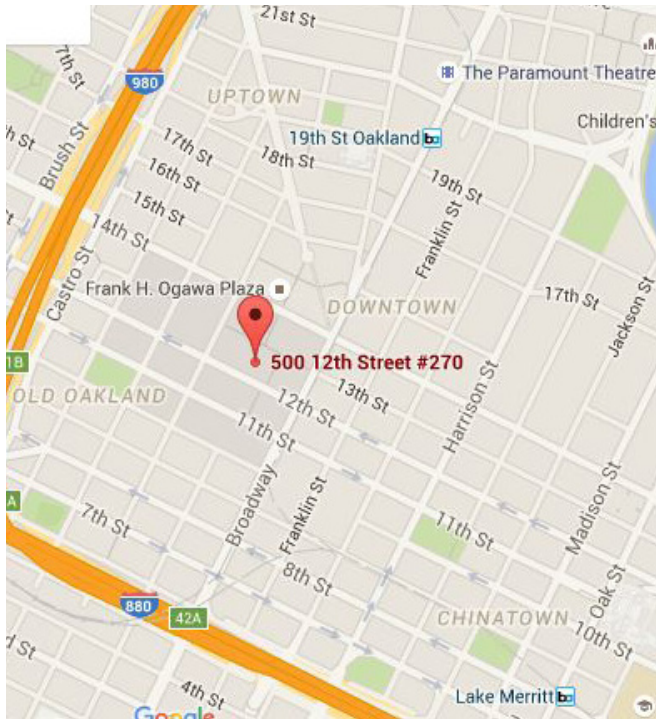

# SGH Oakland Directions

## **From San Francisco Airport:**

- Take US-101 N.
- Take exit 433B to I-80 E.
- Take I-580 E exit.
- Take I-580 E to exit 19C.
- Merge onto I-980 W.
- Take 18th St exit.
- Turn left onto Brush St.
- Turn left onto 14th St.
- Turn right onto Broadway.
- Turn right onto 12th St.
- 500 12th St. is on the right.

## **From Oakland Airport and the South:**

- Take 98th/Airport Parkway to I-880 N.
- Take exit 41B toward Broadway/Downtown and merge onto 6th St.
- Turn right onto Broadway.
- Turn left onto 12th St.
- 500 12th St. is on the right.

## **By Public Transportation:**

- Go to 12th St Oakland City Center BART station.