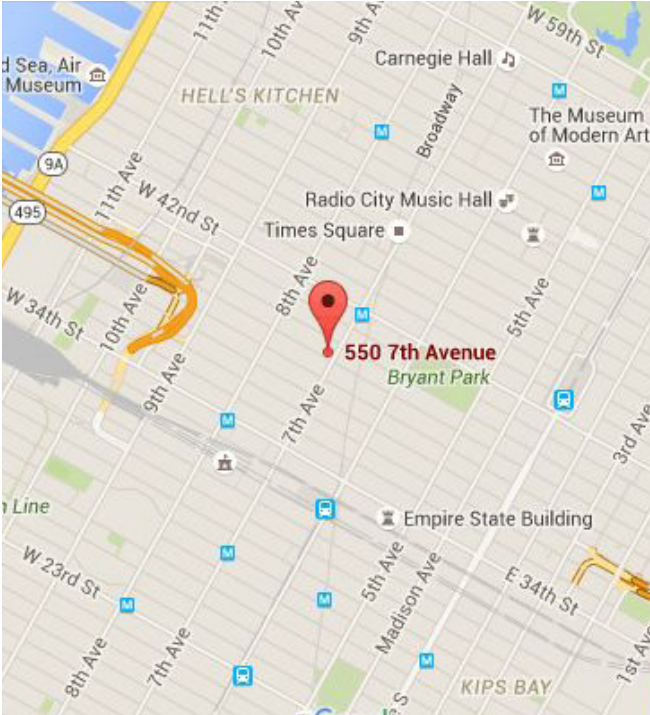

SGH New York Directions

From Grand Central Terminal:

By Public Transportation:

- Exit Grand Central Terminal at 42nd Street and walk west to 7th Avenue.
- Go south (left) on 7th Avenue to 40th Street.
- Our office is located at 550 Seventh Avenue, between 39th and 40th Streets.

From Penn Station

By Public Transportation:

- Exit at the 7th Avenue or Long Island Railroad exits.
- Walk up 7th Avenue for 5-7 blocks north (depending on where you come out) to 39th Street.
- Office is located at 550 Seventh Avenue, between 39th and 40th Streets.