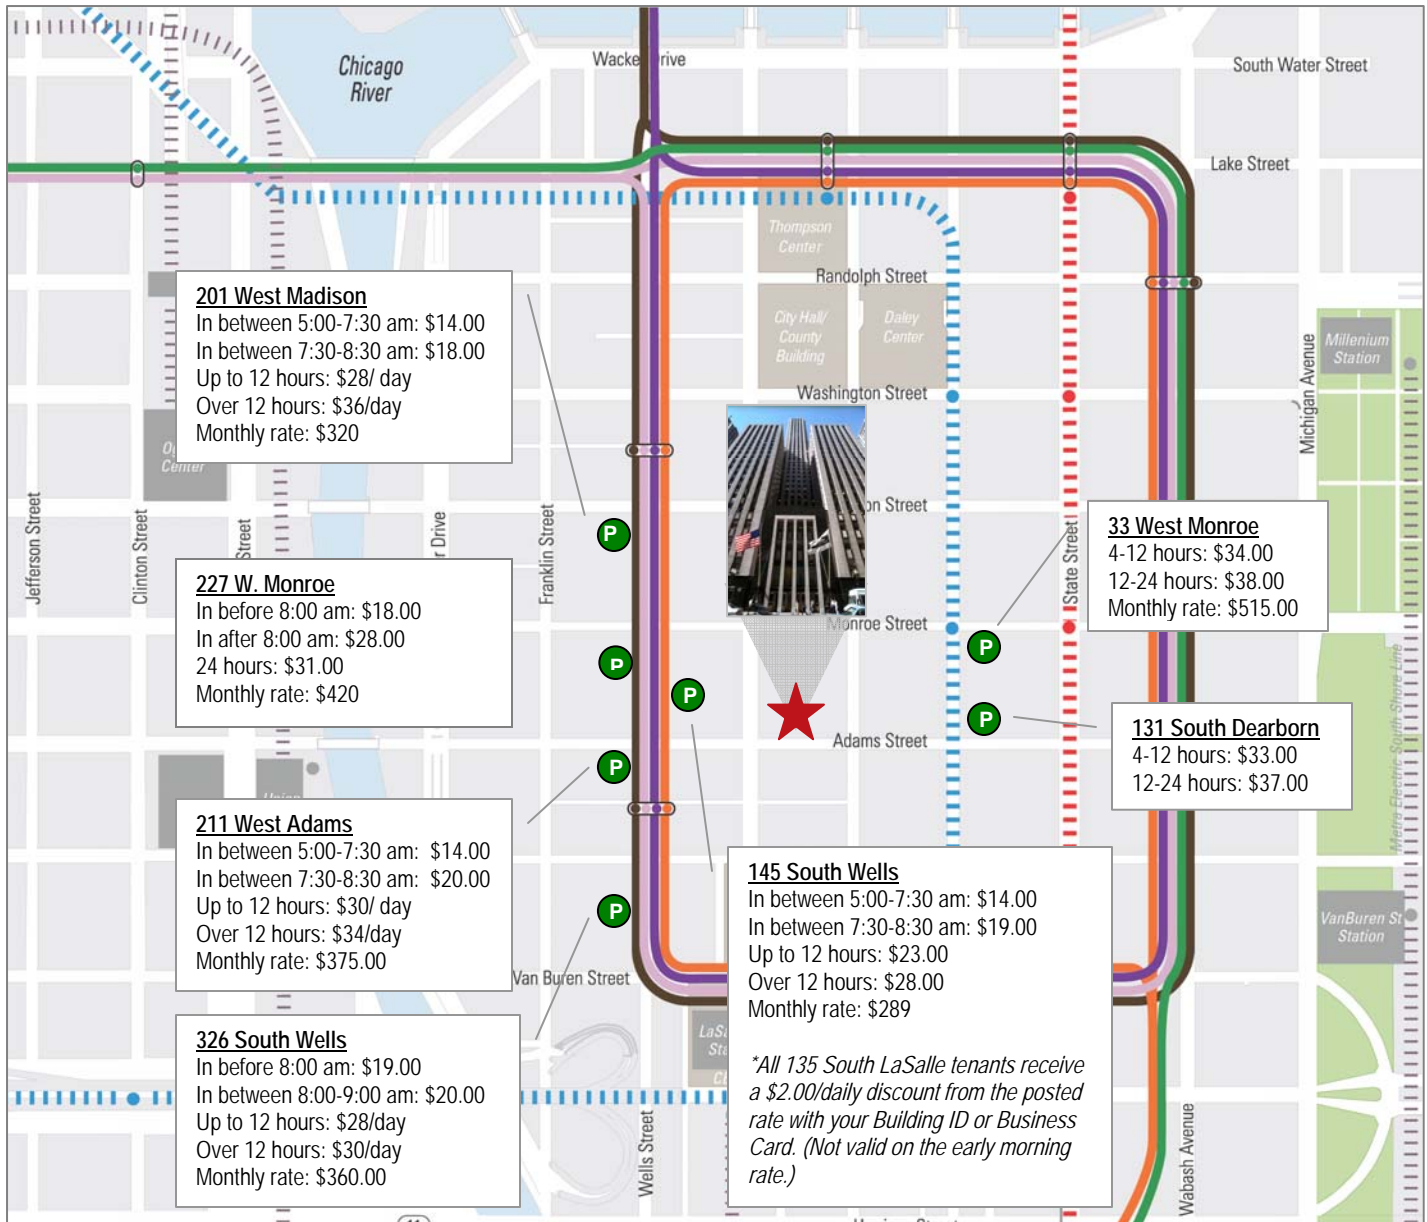

135 South LaSalle Street

135 South LaSalle Area Parking

For leasing information, please contact:

Faye Oomen
 AmTrust Realty Corp.
 312 516 0626
foomen@amtrustre.com