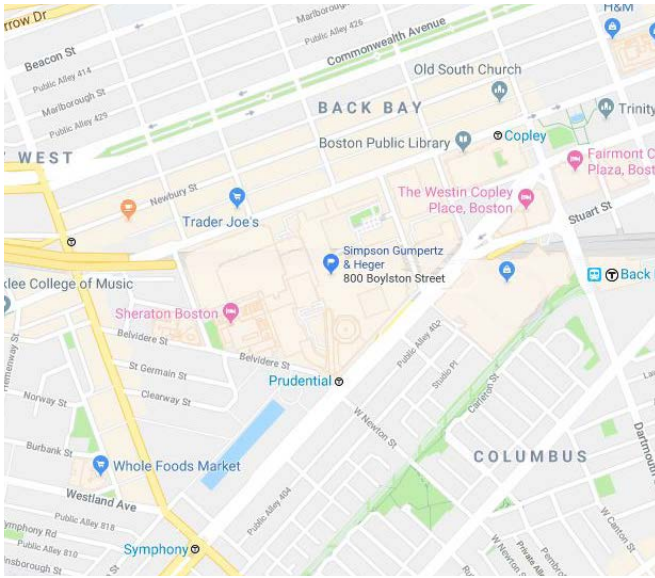

SGH Boston Directions

From Logan Airport and the North:

- Access Boston via the Sumner Tunnel and exit onto Route 93 North.
- Take exit 26, Leverett Connector/Storrow Drive, and follow to the Copley Square exit on the left.
- Take a right onto Beacon Street and follow to Exeter Street.
- Take a left onto Exeter Street and drive four blocks. The Prudential Center garage will be on the right.

From the West:

- Follow the Mass Pike eastbound into Boston (accessible from Route 128/I-95).
- Get off at exit 22, Copley Square/Prudential Center.
- Follow signs for Prudential Center. The garage entrance will be on your right.

From the South:

- From Route 93 take exit 18, Mass Ave.
- Follow sign to Mass Ave and turn right.
- Follow Mass Ave for about 2 miles to Huntington Ave.
- Take a right on Huntington Ave. Take a left on Belvidere Street.
- The Prudential Center garage entrance will be on your right before Santander Bank.

Parking:

- The parking garage is accessible from Ring Road, Huntington Avenue, Belvidere Street, Dalton Street and Exeter Street.
- It is open 24 hours a day and overnight parking is available.
- Discounted rate with a \$10 purchase from any store, restaurant, cart or kiosk at Prudential Center. Remember to have your sales associate validate your parking ticket after you make a purchase.