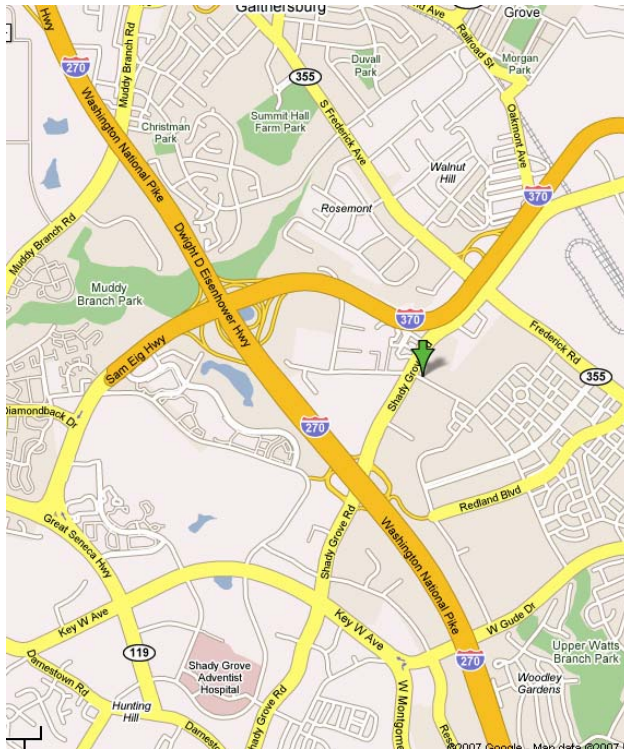

SGH Washington DC Directions

From Reagan National Airport and the South

- Take George Washington Parkway North.
- Take I-495 North.
- Take I-270 North.
- Take Shady Grove exit (Exit 8).
- Turn right at Gaither Road.

From Dulles Airport and the East

- Take Dulles Airport Access Rd. to RT-267.
- Take RT-267 East.
- Take I-495 North.
- Take I-270 North.
- Take Shady Grove exit (Exit 8).
- Turn right at Gaither Road.

From Baltimore/Washington Airport and the North

- Take I-195 West.
- Take I-95 South.
- Take I-495 West.
- Take I-270 North.
- Take Shady Grove exit (Exit 8).
- Turn right at Gaither Road.

Parking

- Parking lot is in front of office.